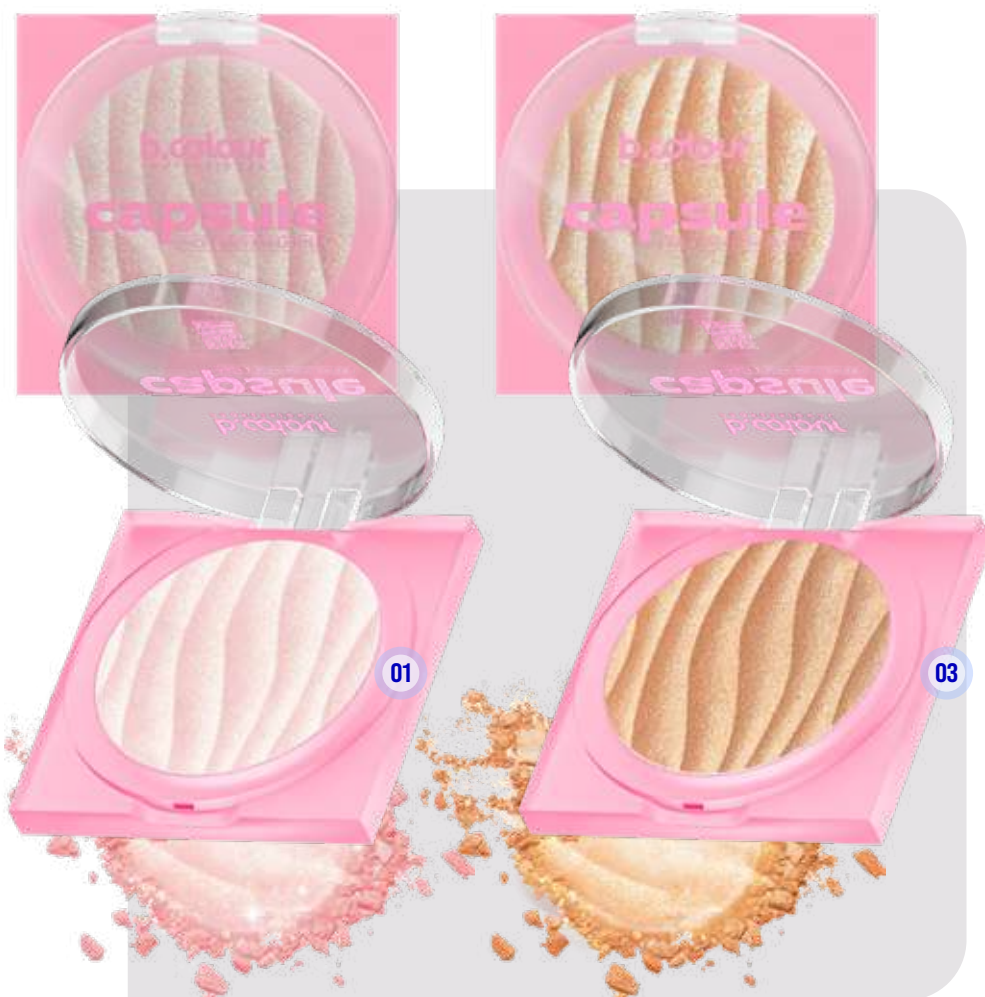

- 3D crystal radiance
- Silky texture
- Easy blending, convenient layering
- Instantly fresh and rested appearance
- Perfect even coverage for 24h

01 INFINITY

8057639881557 | 8 g

02 MILKY WAY

8057639881564 | 8 g

03 ANTIGRAVITY

8057639881571 | 8 g