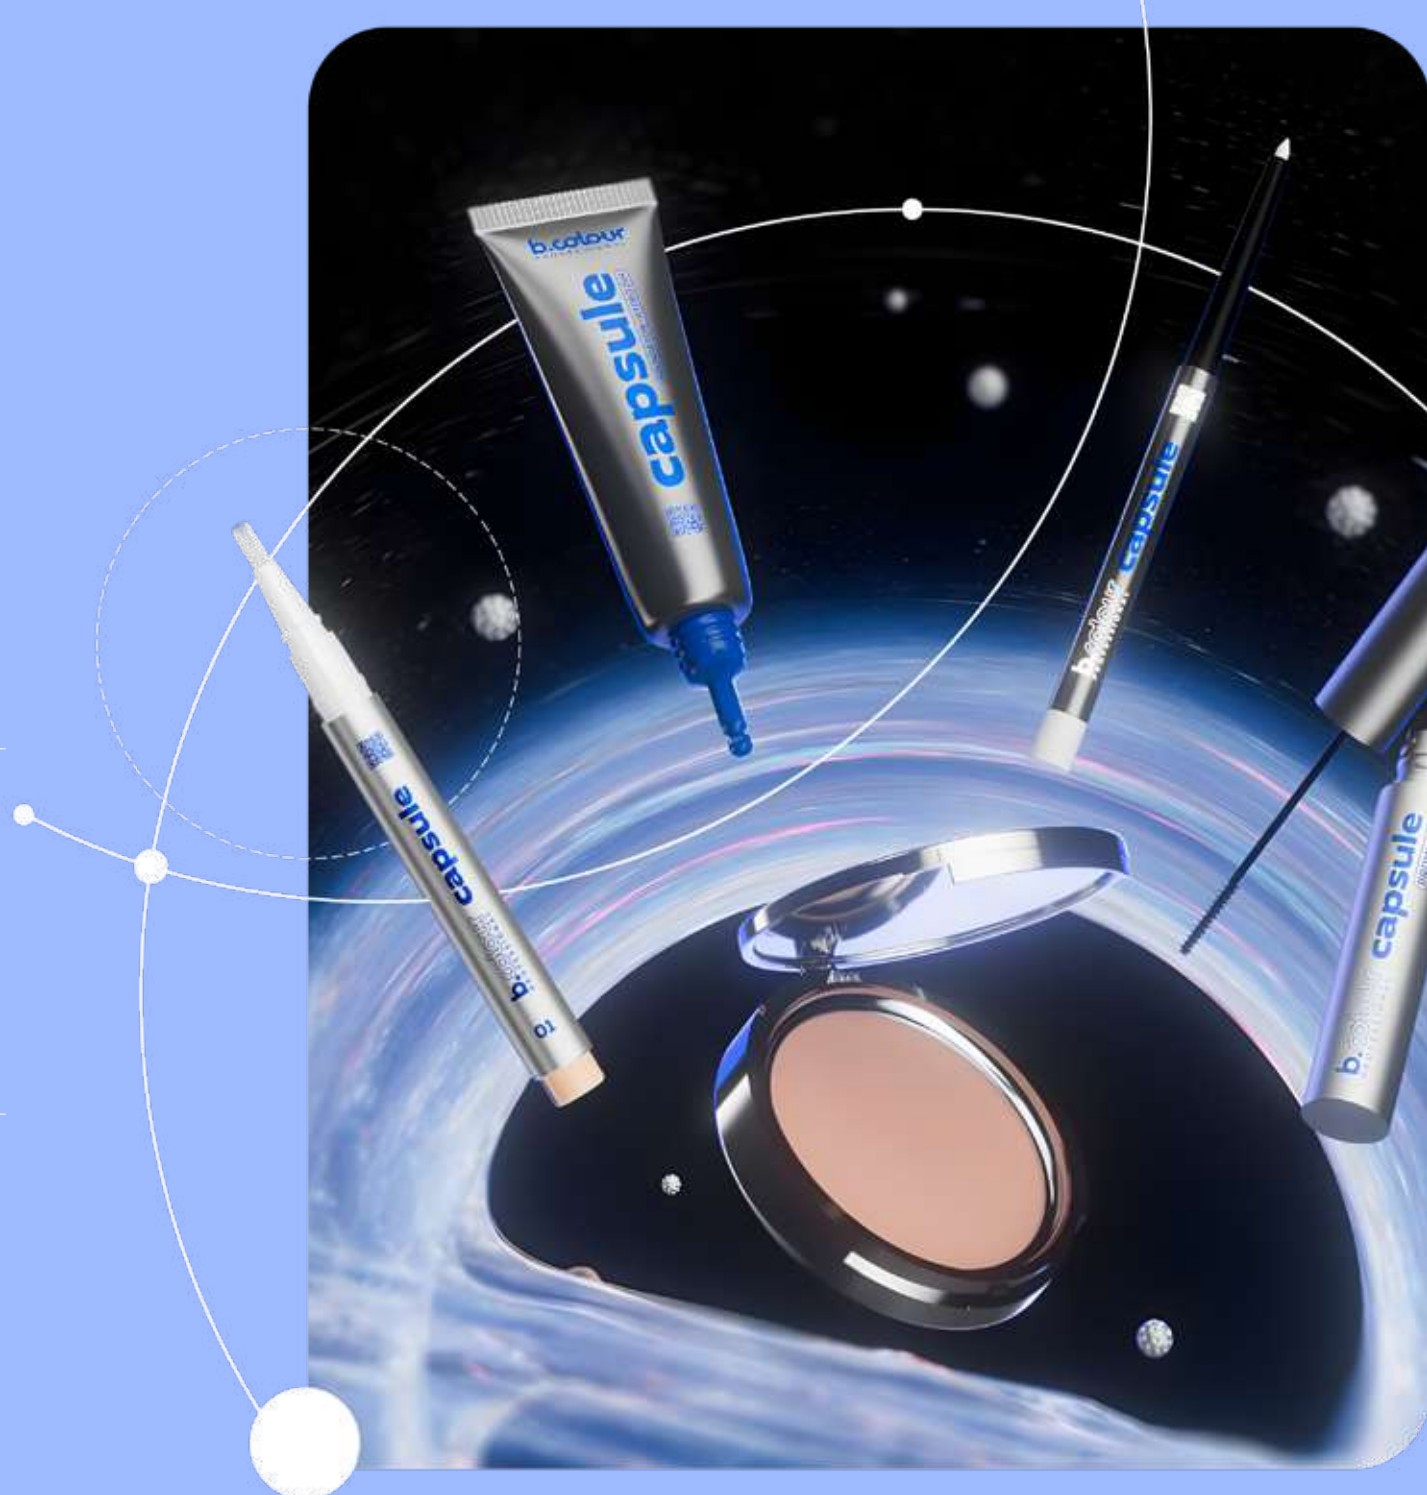

VALUES

LIGHTNESS AND SIMPLICITY

a universal base for makeup: combining the same products you can create different looks

TECHNOLOGICAL, INNOVATIVE, MULTIFUNCTIONAL

high-quality textures, relevant products, multifunctional formats

PROFESSIONALITY

makeup school with tutorials and life hacks in open access