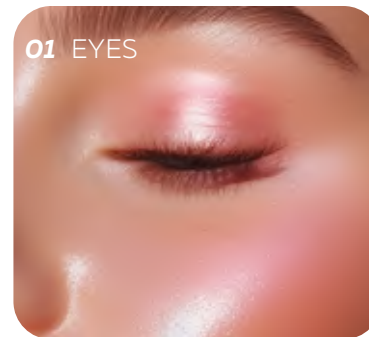

• **04 BOSSY**

8057639881540 | 2,9 g