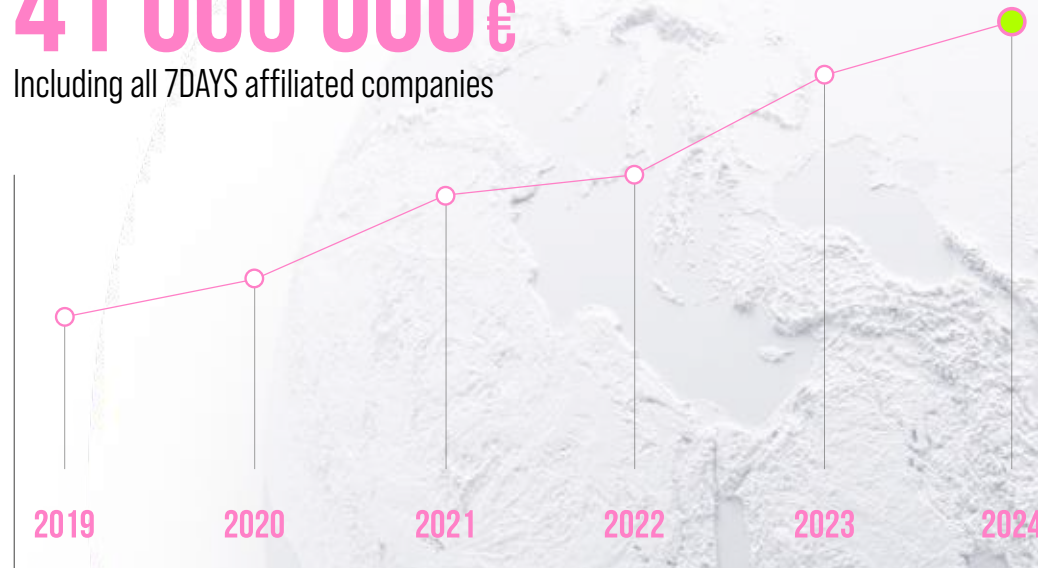

I'M 7DAYS

YOUR EMOTIONS TODAY

MAKEUP

ABOUT US

7DAYS — SHOWS STRONG YEAR-OVER-YEAR GROWTH MOMENTUM SINCE 2019

41 000 000 €

Including all 7DAYS affiliated companies

GEOGRAPHY OF SALES

MULTINATIONAL BRAND

34 000 POS

Points of sales in 44 countries

2019	2020	2021-2022	2023-2024
Italy Spain Greece	United Kingdom Sweden Netherlands Australia Portugal Cyprus	Austria France Germany Ireland Norway Czech Republic	USA UAE Qatar Turkey
Georgia Kazakhstan Kyrgyzstan Belarus Russia	Croatia Bulgaria Romania Poland Lithuania Estonia Serbia Ukraine Azerbaijan	Hungary Latvia Slovakia Montenegro	Belgium Denmark Finland Kosovo Moldova Peru
	Libya		